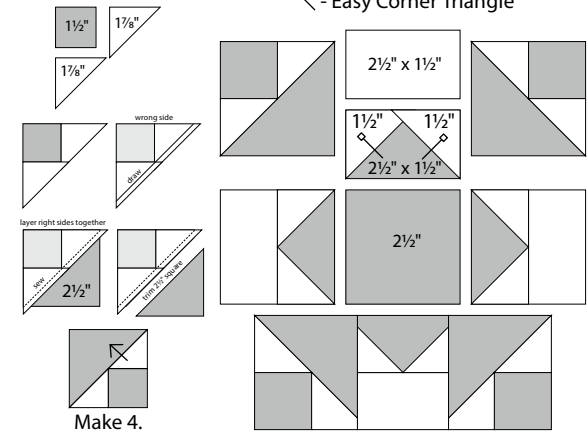

*moda*

Sampler Block Shuffle

6" x 6" finished

**Cutting  
Print**

- 5-2½" squares
- 4-2½" x 1½" rectangles
- 4-1½" squares

**Background**

- 4-2½" x 1½" rectangles
- 4-1⅞" squares cut in half on the diagonal
- 8-1½" squares

✂ - Easy Corner Triangle

Color Option

*moda*

Sampler Block Shuffle

6" x 6" finished

**Cutting  
Print**

- 5-2½" squares
- 4-2½" x 1½" rectangles
- 4-1½" squares

**Background**

- 4-2½" x 1½" rectangles
- 4-1⅞" squares cut in half on the diagonal
- 8-1½" squares

✂ - Easy Corner Triangle

Color Option