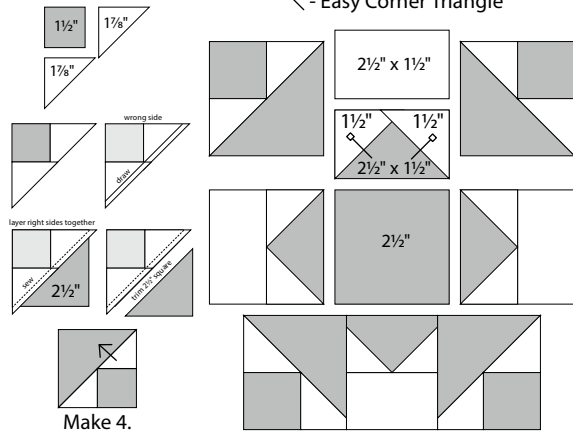

*moda*

Sampler Block Shuffle

6" x 6" finished

**Cutting  
Print**

- 5-2½" squares
- 4-2½" x 1½" rectangles
- 4-1½" squares

**Background**

- 4-2½" x 1½" rectangles
- 4-1⅞" squares cut in half on the diagonal
- 8-1½" squares

✂ - Easy Corner Triangle

Color Option

*moda*

Sampler Block Shuffle

6" x 6" finished

**Cutting  
Print**

- 5-2½" squares
- 4-2½" x 1½" rectangles
- 4-1½" squares

**Background**

- 4-2½" x 1½" rectangles
- 4-1⅞" squares cut in half on the diagonal
- 8-1½" squares

✂ - Easy Corner Triangle

Color Option