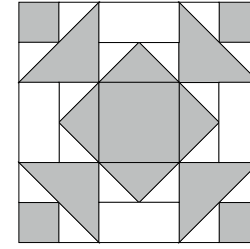

*moda*

Sampler Block Shuffle

6" x 6" finished

**Cutting  
Print**

- 5-2½" squares
- 4-2½" x 1½" rectangles
- 4-1½" squares

**Background**

- 4-2½" x 1½" rectangles
- 4-1⅞" squares cut in half on the diagonal
- 8-1½" squares

✂ - Easy Corner Triangle

Color Option

*moda*

Sampler Block Shuffle

6" x 6" finished

**Cutting  
Print**

- 5-2½" squares
- 4-2½" x 1½" rectangles
- 4-1½" squares

**Background**

- 4-2½" x 1½" rectangles
- 4-1⅞" squares cut in half on the diagonal
- 8-1½" squares

✂ - Easy Corner Triangle

Color Option