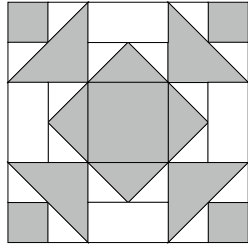

*moda*

Sampler Block Shuffle

6" x 6" finished

**Cutting  
Print**

- 5-2½" squares
- 4-2½" x 1½" rectangles
- 4-1½" squares

**Background**

- 4-2½" x 1½" rectangles
- 4-1⅞" squares cut in half on the diagonal
- 8-1½" squares

✂ - Easy Corner Triangle

Color Option

*moda*

Sampler Block Shuffle

6" x 6" finished

**Cutting  
Print**

- 5-2½" squares
- 4-2½" x 1½" rectangles
- 4-1½" squares

**Background**

- 4-2½" x 1½" rectangles
- 4-1⅞" squares cut in half on the diagonal
- 8-1½" squares

✂ - Easy Corner Triangle

Color Option