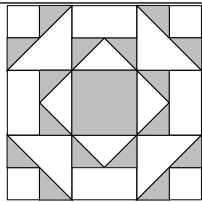

*moda*

Sampler Block Shuffle

6" x 6" finished

**Cutting  
Print**

- 5-2½" squares
- 4-2½" x 1½" rectangles
- 4-1½" squares

**Background**

- 4-2½" x 1½" rectangles
- 4-1⅞" squares cut in half on the diagonal
- 8-1½" squares

✂ - Easy Corner Triangle

Color Option

*moda*

Sampler Block Shuffle

6" x 6" finished

**Cutting  
Print**

- 5-2½" squares
- 4-2½" x 1½" rectangles
- 4-1½" squares

**Background**

- 4-2½" x 1½" rectangles
- 4-1⅞" squares cut in half on the diagonal
- 8-1½" squares

✂ - Easy Corner Triangle

Color Option