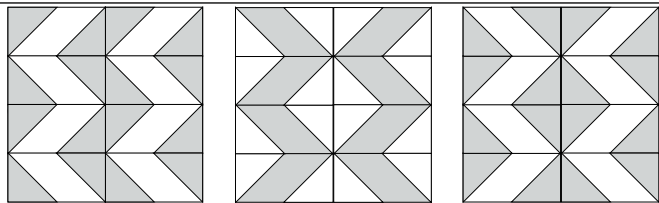

21

Color Options

Minick & Simpson
To learn more, visit: minickandsimpson.com

moda

MODAFABRICS.COM

#showmethemoda

moda