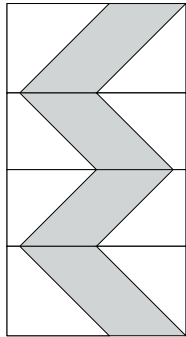

moda

Sampler Block Shuffle

6" x 6" finished

Cutting Print

8-2" x 3 1/2" rectangles

Background

16-2" squares

Easy Corner Triangle

6" x 6" finished

Cutting Print

8-2" x 3 1/2" rectangles

Background

16-2" squares

Easy Corner Triangle

21

Color Options