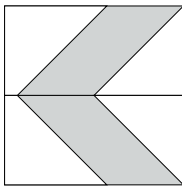

moda

Sampler Block Shuffle

6" x 6" finished

Cutting Print

8-2" x 3 1/2" rectangles

Background

16-2" squares

Easy Corner Triangle

6" x 6" finished

Cutting Print

8-2" x 3 1/2" rectangles

Background

16-2" squares

Easy Corner Triangle

21

Color Options