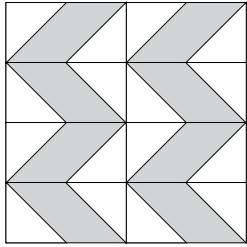

moda

Sampler Block Shuffle

6" x 6" finished

Cutting Print

8-2" x 3 1/2" rectangles

Background

16-2" squares

Easy Corner Triangle

6" x 6" finished

Cutting Print

8-2" x 3 1/2" rectangles

Background

16-2" squares

Easy Corner Triangle

21

Color Options