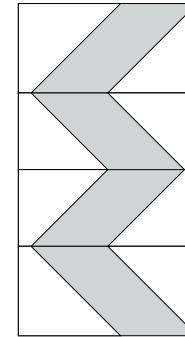

moda

Sampler Block Shuffle

6" x 6" finished

Cutting Print

8-2" x 3 1/2" rectangles

Background

16-2" squares

Easy Corner Triangle

6" x 6" finished

Cutting Print

8-2" x 3 1/2" rectangles

Background

16-2" squares

Easy Corner Triangle

21

Color Options