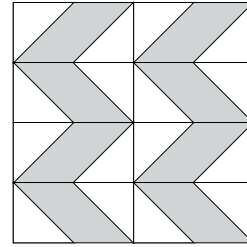

moda

Sampler Block Shuffle

6" x 6" finished

Cutting Print

8-2" x 3 1/2" rectangles

Background

16-2" squares

Easy Corner Triangle

6" x 6" finished

Cutting Print

8-2" x 3 1/2" rectangles

Background

16-2" squares

Easy Corner Triangle

21

Color Options