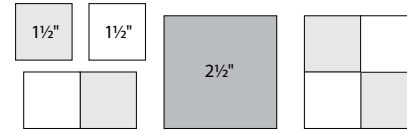

10-1½" squares

6" x 6" finished

Color Options

22

basicgrey

To learn more, visit: basicgrey.com

moda

Sampler Block Shuffle

Cutting

Print 1

10-1½" squares

Print 2

4-2½" squares

Background

10-1½" squares

6" x 6" finished