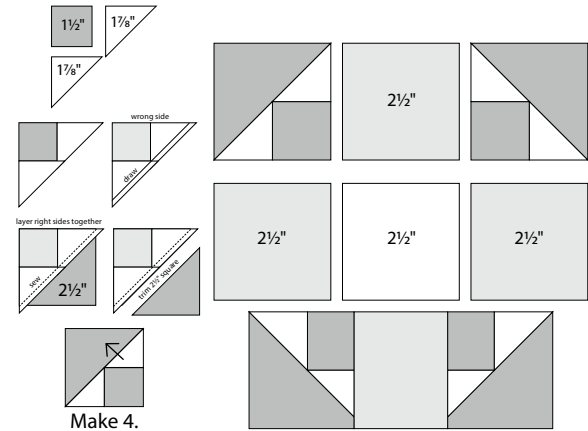

Background

- 1-2½" square
- 4-1⅞" squares cut in half on the diagonal

23

Color Options

Betsy Chutchian

To learn more, visit: betsysbestquiltsonmore.blogspot.com

moda

Sampler Block Shuffle

6" x 6" finished

Cutting

Print 1

- 4-2½" squares
- 4-1½" squares

Print 2

- 4-2½" squares

Background

- 1-2½" square
- 4-1⅞" squares cut in half on the diagonal