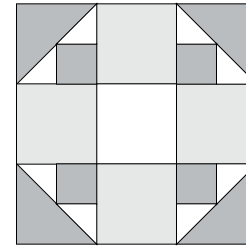

moda

Sampler Block Shuffle

6" x 6" finished

Cutting

Print 1

- 4-2½" squares
- 4-1½" squares

Print 2

- 4-2½" squares

Background

- 1-2½" square
- 4-1⅞" squares cut in half on the diagonal

23

Color Options

Betsy Chutchian

To learn more, visit: betsysbestquiltsonmore.blogspot.com

moda

Sampler Block Shuffle

6" x 6" finished

Cutting

Print 1

- 4-2½" squares
- 4-1½" squares

Print 2

- 4-2½" squares

Background

- 1-2½" square
- 4-1⅞" squares cut in half on the diagonal