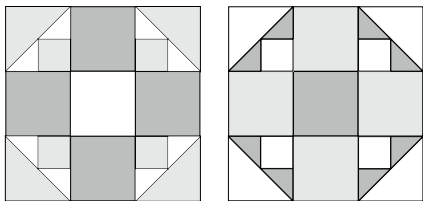

moda

Sampler Block Shuffle

6" x 6" finished

Cutting

Print 1

- 4-2½" squares
- 4-1½" squares

Print 2

- 4-2½" squares

Background

- 1-2½" square
- 4-1⅞" squares cut in half on the diagonal

23

Color Options

Betsy Chutchian

To learn more, visit: betsysbestquiltsonmore.blogspot.com

moda

Sampler Block Shuffle

6" x 6" finished

Cutting

Print 1

- 4-2½" squares
- 4-1½" squares

Print 2

- 4-2½" squares

Background

- 1-2½" square
- 4-1⅞" squares cut in half on the diagonal