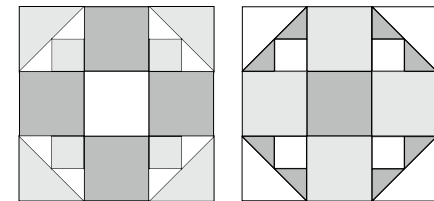

Color Options

Betsy Chutchian

To learn more, visit: betsysbestquiltsonmore.blogspot.com

moda

MODAFABRICS.COM

#showmethemoda

moda

MODAFABRICS.COM

#showmethemoda