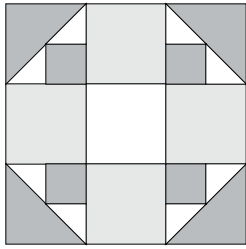

moda

Sampler Block Shuffle

6" x 6" finished

Cutting

Print 1

- 4-2½" squares
- 4-1½" squares

Print 2

- 4-2½" squares

Background

- 1-2½" square
- 4-1⅞" squares cut in half on the diagonal

23

Color Options

Betsy Chutchian

To learn more, visit: betsysbestquiltsonmore.blogspot.com

moda

Sampler Block Shuffle

6" x 6" finished

Cutting

Print 1

- 4-2½" squares
- 4-1½" squares

Print 2

- 4-2½" squares

Background

- 1-2½" square
- 4-1⅞" squares cut in half on the diagonal