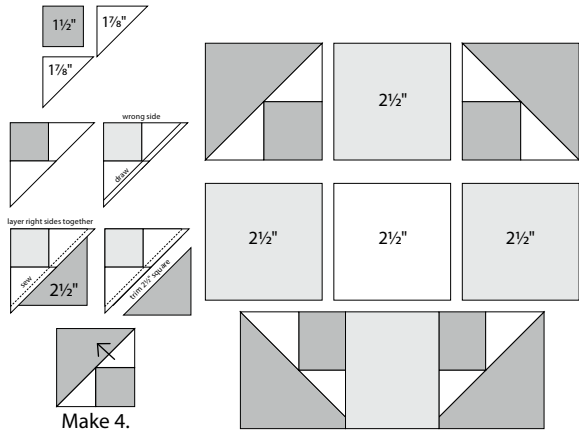

moda

Sampler Block Shuffle

6" x 6" finished

Cutting

Print 1

- 4-2½" squares
- 4-1½" squares

Print 2

- 4-2½" squares

Background

- 1-2½" square
- 4-1⅞" squares cut in half on the diagonal

23

Color Options

Betsy Chutchian

To learn more, visit: betsysbestquiltsonmore.blogspot.com

moda

Sampler Block Shuffle

6" x 6" finished

Cutting

Print 1

- 4-2½" squares
- 4-1½" squares

Print 2

- 4-2½" squares

Background

- 1-2½" square
- 4-1⅞" squares cut in half on the diagonal