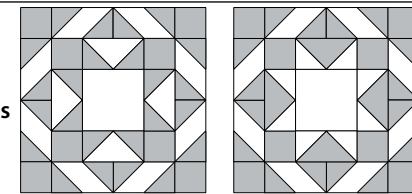

moda

Sampler Block Shuffle

6" x 6" finished

Cutting  
Print

- 1-2½" square
- 8-1½" squares
- 8-2½" x 1½" rectangles

Background

- 24-1½" squares
- 4-2½" x 1½" rectangles

Easy Corner Triangle

24

Color Options

Laundry Basket Quilts  
To learn more, visit: [laundrybasketquilts.com](http://laundrybasketquilts.com)

moda

Sampler Block Shuffle

6" x 6" finished

Cutting  
Print

- 1-2½" square
- 8-1½" squares
- 8-2½" x 1½" rectangles

Background

- 24-1½" squares
- 4-2½" x 1½" rectangles

Easy Corner Triangle

24

Color Options

Laundry Basket Quilts  
To learn more, visit: [laundrybasketquilts.com](http://laundrybasketquilts.com)

moda

MODAFABRICS.COM