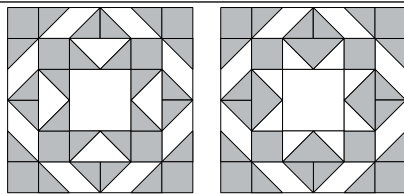

moda

Sampler Block Shuffle

6" x 6" finished

Cutting  
Print

- 1-2½" square
- 8-1½" squares
- 8-2½" x 1½" rectangles

Background

- 24-1½" squares
- 4-2½" x 1½" rectangles

Easy Corner Triangle

24

Color Options

Laundry Basket Quilts  
To learn more, visit: [laundrybasketquilts.com](http://laundrybasketquilts.com)

moda

Sampler Block Shuffle

6" x 6" finished

Cutting  
Print

- 1-2½" square
- 8-1½" squares
- 8-2½" x 1½" rectangles

Background

- 24-1½" squares
- 4-2½" x 1½" rectangles

Easy Corner Triangle

24

Color Options

Laundry Basket Quilts  
To learn more, visit: [laundrybasketquilts.com](http://laundrybasketquilts.com)

moda

MODAFABRICS.COM