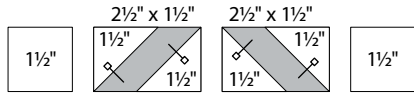

moda

Sampler Block Shuffle

6" x 6" finished

Cutting  
Print

- 1-2½" square
- 8-1½" squares
- 8-2½" x 1½" rectangles

Background

- 24-1½" squares
- 4-2½" x 1½" rectangles

Easy Corner Triangle

24

Color Options

Laundry Basket Quilts  
To learn more, visit: [laundrybasketquilts.com](http://laundrybasketquilts.com)

moda

Sampler Block Shuffle

6" x 6" finished

Cutting  
Print

- 1-2½" square
- 8-1½" squares
- 8-2½" x 1½" rectangles