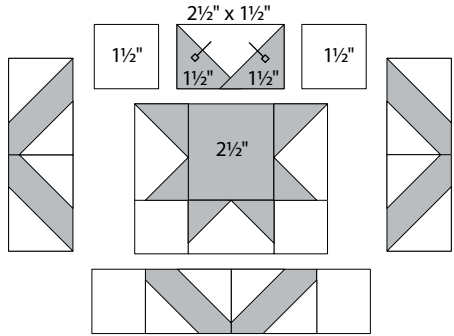

moda

Sampler Block Shuffle

6" x 6" finished

Cutting  
Print

- 1-2½" square
- 8-1½" squares
- 8-2½" x 1½" rectangles

Background

- 24-1½" squares
- 4-2½" x 1½" rectangles

Easy Corner Triangle

24

Color Options

Laundry Basket Quilts  
To learn more, visit: [laundrybasketquilts.com](http://laundrybasketquilts.com)

moda

Sampler Block Shuffle

6" x 6" finished

Cutting  
Print

- 1-2½" square
- 8-1½" squares
- 8-2½" x 1½" rectangles

Background

- 24-1½" squares
- 4-2½" x 1½" rectangles

Easy Corner Triangle

24

Color Options

Laundry Basket Quilts  
To learn more, visit: [laundrybasketquilts.com](http://laundrybasketquilts.com)

moda

MODAFABRICS.COM