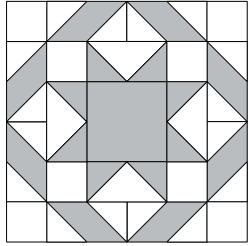

moda

Sampler Block Shuffle

6" x 6" finished

Cutting  
Print

- 1-2½" square
- 8-1½" squares
- 8-2½" x 1½" rectangles

Background

- 24-1½" squares
- 4-2½" x 1½" rectangles

Easy Corner Triangle

24

Color Options

Laundry Basket Quilts  
To learn more, visit: [laundrybasketquilts.com](http://laundrybasketquilts.com)

moda

Sampler Block Shuffle

6" x 6" finished

Cutting  
Print

- 1-2½" square
- 8-1½" squares
- 8-2½" x 1½" rectangles

Background

- 24-1½" squares
- 4-2½" x 1½" rectangles

Easy Corner Triangle

24

Color Options

Laundry Basket Quilts  
To learn more, visit: [laundrybasketquilts.com](http://laundrybasketquilts.com)

moda

MODAFABRICS.COM