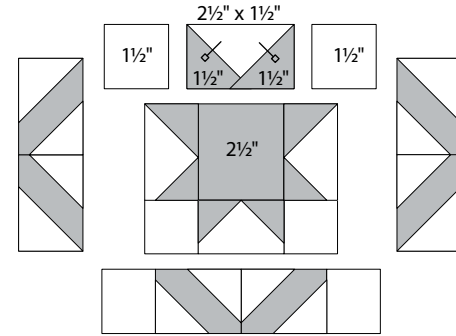

moda

Sampler Block Shuffle

6" x 6" finished

Cutting  
Print

- 1-2½" square
- 8-1½" squares
- 8-2½" x 1½" rectangles

Background

- 24-1½" squares
- 4-2½" x 1½" rectangles

Easy Corner Triangle

24

Color Options

Laundry Basket Quilts  
To learn more, visit: [laundrybasketquilts.com](http://laundrybasketquilts.com)

moda

Sampler Block Shuffle

6" x 6" finished

Cutting  
Print

- 1-2½" square
- 8-1½" squares
- 8-2½" x 1½" rectangles

Background

- 24-1½" squares
- 4-2½" x 1½" rectangles

Easy Corner Triangle

24

Color Options

Laundry Basket Quilts  
To learn more, visit: [laundrybasketquilts.com](http://laundrybasketquilts.com)

moda

MODAFABRICS.COM