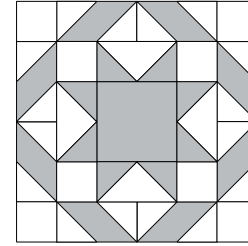

moda

Sampler Block Shuffle

6" x 6" finished

Cutting  
Print

- 1-2½" square
- 8-1½" squares
- 8-2½" x 1½" rectangles

Background

- 24-1½" squares
- 4-2½" x 1½" rectangles

Easy Corner Triangle

24

Color Options

Laundry Basket Quilts  
To learn more, visit: [laundrybasketquilts.com](http://laundrybasketquilts.com)

moda

Sampler Block Shuffle

6" x 6" finished

Cutting  
Print

- 1-2½" square
- 8-1½" squares
- 8-2½" x 1½" rectangles

Background

- 24-1½" squares
- 4-2½" x 1½" rectangles

Easy Corner Triangle

24

Color Options

Laundry Basket Quilts  
To learn more, visit: [laundrybasketquilts.com](http://laundrybasketquilts.com)

moda

MODAFABRICS.COM