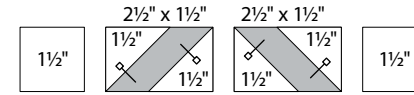

24

Color Options

Laundry Basket Quilts  
To learn more, visit: [laundrybasketquilts.com](http://laundrybasketquilts.com)

moda

Sampler Block Shuffle

6" x 6" finished

Cutting  
Print

- 1-2½" square
- 8-1½" squares
- 8-2½" x 1½" rectangles

Background

- 24-1½" squares
- 4-2½" x 1½" rectangles

Easy Corner Triangle

24

Color Options

Laundry Basket Quilts  
To learn more, visit: [laundrybasketquilts.com](http://laundrybasketquilts.com)

moda

MODAFABRICS.COM