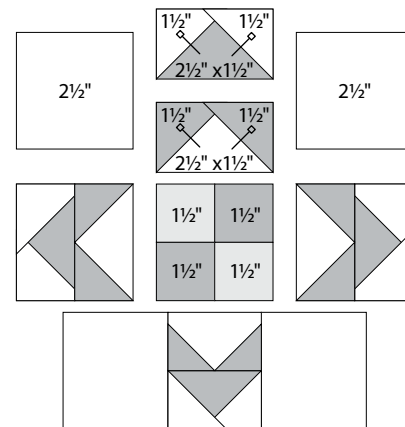

moda

Sampler Block Shuffle

6" x 6" finished

Cutting

Print 1

- 10-1 1/2" squares
- 4-2 1/2" x 1 1/2" rectangles

Print 2

- 2-1 1/2" squares

Background

- 4-2 1/2" squares
- 4-2 1/2" x 1 1/2" rectangles
- 8-1 1/2" squares

✂ - Easy Corner Triangle

25

Color Options

moda

Sampler Block Shuffle

6" x 6" finished

Cutting

Print 1

- 10-1 1/2" squares
- 4-2 1/2" x 1 1/2" rectangles

Print 2

- 2-1 1/2" squares

Background

- 4-2 1/2" squares
- 4-2 1/2" x 1 1/2" rectangles
- 8-1 1/2" squares

✂ - Easy Corner Triangle