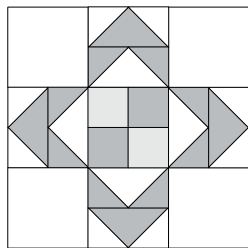

moda

Sampler Block Shuffle

6" x 6" finished

Cutting

Print 1

- 10-1 1/2" squares
- 4-2 1/2" x 1 1/2" rectangles

Print 2

- 2-1 1/2" squares

Background

- 4-2 1/2" squares
- 4-2 1/2" x 1 1/2" rectangles
- 8-1 1/2" squares

✂ - Easy Corner Triangle

25

Color Options

moda

Sampler Block Shuffle

6" x 6" finished

Cutting

Print 1

- 10-1 1/2" squares
- 4-2 1/2" x 1 1/2" rectangles

Print 2

- 2-1 1/2" squares

Background

- 4-2 1/2" squares
- 4-2 1/2" x 1 1/2" rectangles
- 8-1 1/2" squares

✂ - Easy Corner Triangle