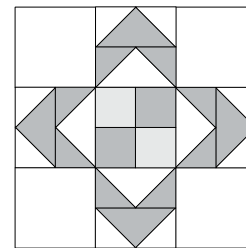

moda

Sampler Block Shuffle

6" x 6" finished

Cutting

Print 1

- 10-1 1/2" squares
- 4-2 1/2" x 1 1/2" rectangles

Print 2

- 2-1 1/2" squares

Background

- 4-2 1/2" squares
- 4-2 1/2" x 1 1/2" rectangles
- 8-1 1/2" squares

✂ - Easy Corner Triangle

25

Color Options

moda

Sampler Block Shuffle

6" x 6" finished

Cutting

Print 1

- 10-1 1/2" squares
- 4-2 1/2" x 1 1/2" rectangles

Print 2

- 2-1 1/2" squares

Background

- 4-2 1/2" squares
- 4-2 1/2" x 1 1/2" rectangles
- 8-1 1/2" squares

✂ - Easy Corner Triangle