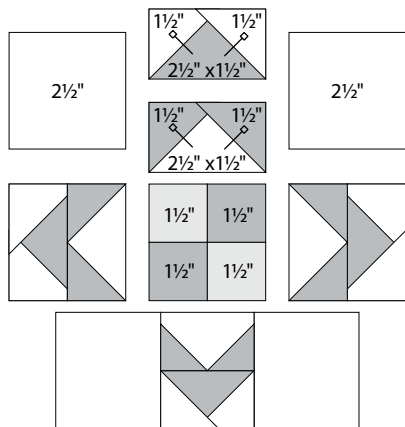

moda

Sampler Block Shuffle

6" x 6" finished

Cutting

Print 1

- 10-1 1/2" squares
- 4-2 1/2" x 1 1/2" rectangles

Print 2

- 2-1 1/2" squares

Background

- 4-2 1/2" squares
- 4-2 1/2" x 1 1/2" rectangles
- 8-1 1/2" squares

✂ - Easy Corner Triangle

25

Color Options

moda

Sampler Block Shuffle

6" x 6" finished

Cutting

Print 1

- 10-1 1/2" squares
- 4-2 1/2" x 1 1/2" rectangles

Print 2

- 2-1 1/2" squares

Background

- 4-2 1/2" squares
- 4-2 1/2" x 1 1/2" rectangles
- 8-1 1/2" squares

✂ - Easy Corner Triangle

25

Color Options