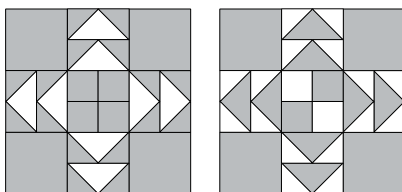

moda

Sampler Block Shuffle

6" x 6" finished

Cutting

Print 1

- 10-1 1/2" squares
- 4-2 1/2" x 1 1/2" rectangles

Print 2

- 2-1 1/2" squares

Background

- 4-2 1/2" squares
- 4-2 1/2" x 1 1/2" rectangles
- 8-1 1/2" squares

✂ - Easy Corner Triangle

25

Color Options

moda

Sampler Block Shuffle

6" x 6" finished

Cutting

Print 1

- 10-1 1/2" squares
- 4-2 1/2" x 1 1/2" rectangles

Print 2

- 2-1 1/2" squares

Background

- 4-2 1/2" squares
- 4-2 1/2" x 1 1/2" rectangles
- 8-1 1/2" squares

✂ - Easy Corner Triangle