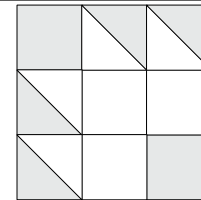

26

Color Option