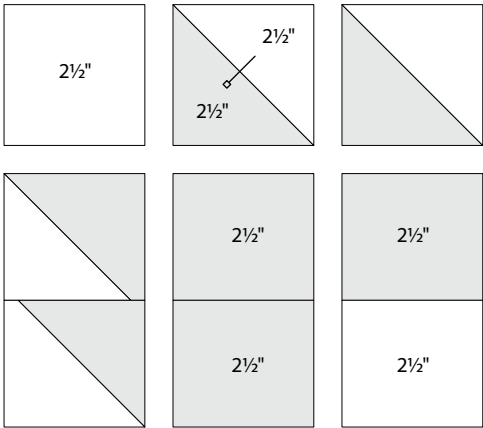

Amy Ellis

To learn more, visit: amyscreativeside.com

moda

Sampler Block Shuffle

6" x 6" finished

Cutting Print

7-2½" squares

Background

6-2½" squares

Easy Corner Triangle

26

Color Option

moda

MODAFABRICS.COM

#showmethemoda

Amy Ellis

To learn more, visit: amyscreativeside.com

moda

Sampler Block Shuffle

6" x 6" finished

Cutting Print

7-2½" squares

Background

6-2½" squares