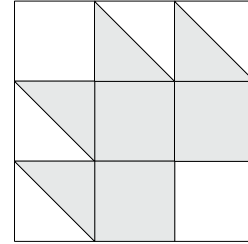

Amy Ellis

To learn more, visit: amyscreativeside.com

moda

Sampler Block Shuffle

6" x 6" finished

Cutting Print

7-2½" squares

Background

6-2½" squares

Easy Corner Triangle

26

Color Option

moda

MODAFABRICS.COM

#showmethemoda

Amy Ellis

To learn more, visit: amyscreativeside.com

moda

Sampler Block Shuffle

6" x 6" finished

Cutting Print

7-2½" squares

Background

6-2½" squares