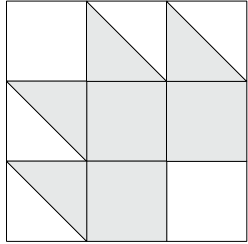

Amy Ellis

To learn more, visit: amyscreativeside.com

moda

Sampler Block Shuffle

6" x 6" finished

Cutting Print

7-2½" squares

Background

6-2½" squares

Easy Corner Triangle

26

Color Option

moda

MODAFABRICS.COM

#showmethemoda

Amy Ellis

To learn more, visit: amyscreativeside.com

moda

Sampler Block Shuffle

6" x 6" finished

Cutting Print

7-2½" squares

Background

6-2½" squares