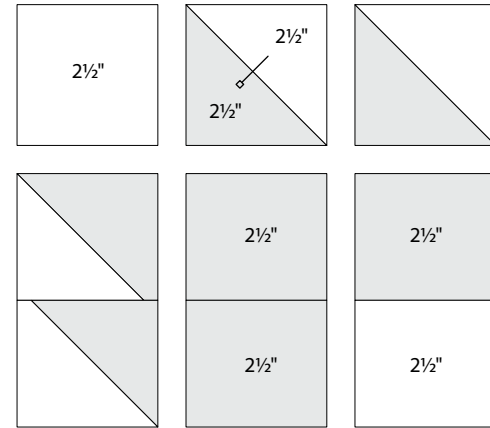

26

Color Option

moda

MODAFABRICS.COM

#showmethemoda