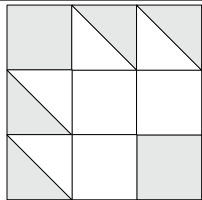

Amy Ellis

To learn more, visit: amyscreativeside.com

moda

Sampler Block Shuffle

6" x 6" finished

Cutting Print

7-2½" squares

Background

6-2½" squares

Easy Corner Triangle

26

Color Option

moda

MODAFABRICS.COM

#showmethemoda

Amy Ellis

To learn more, visit: amyscreativeside.com

moda

Sampler Block Shuffle

6" x 6" finished

Cutting Print

7-2½" squares

Background

6-2½" squares